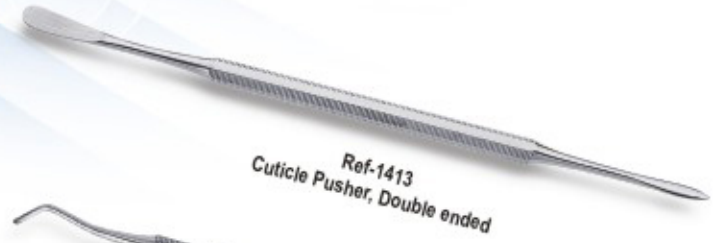

MANICURE INSTRUMENTS

Ref-1404
Blackhead remover, Double ended

Ref-1405
Comedone Extractor / Lance with steel protective cover

Ref-1406
Skin care tools

Ref-1407
Skin care tool

Ref-1408
Needle Holder

Ref-1409
Cuticle Pusher & Trimmer

Ref-1410
V Cuticle Trimmer

Ref-1411
Spatula, Double ended, Stainless steel

Ref-1412
Ingrown Toe Nail Lifter, For lifting ingrown toenails out of the skin, one side lifts and other side can be used to apply ointment