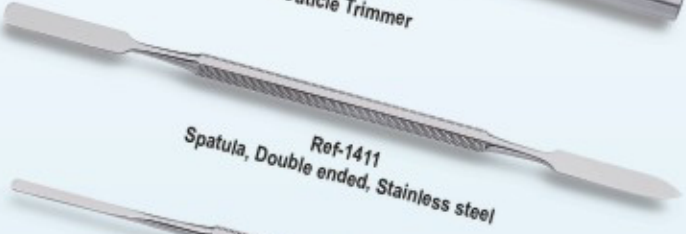

Ref-1410
V Cuticle Trimmer

Ref-1412
Ingrown Toe Nail Lifter, For lifting ingrown toenails out of the skin, one side lifts and other side can be used to apply ointment