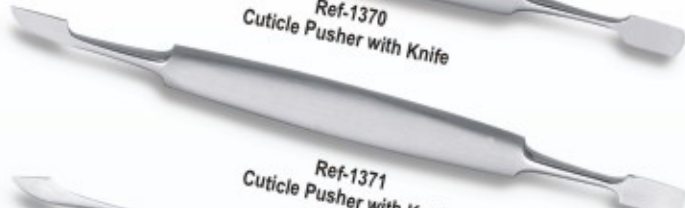

MANICURE INSTRUMENTS

Ref-1368
Cuticle Cutter Single ended heavy handle

Ref-1369
Cuticle Pusher with Knife

Ref-1370
Cuticle Pusher with Knife

Ref-1371
Cuticle Pusher with Knife

Ref-1372
Cuticle Pusher & Knife